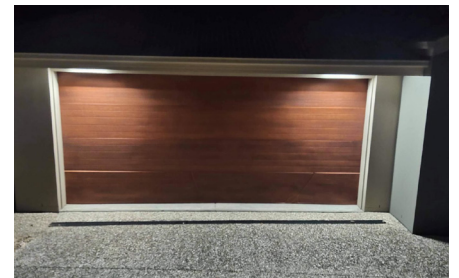

## Discreet Linear Security - Defending from the outside

Delivering the very latest in high brightness LED technology in a sleek and discreet weatherproof form. These beautifully crafted aluminium floodlights can fit under a windowsill, above a door or under the eaves. Built to last for over 35,000 hours, covered by a 2 year warranty.

- Digital PIR sensor will reliably detect movement up to 9m away
- Integrated photocell ensures the light only operates when needed
- Flashing warning LED indicates the presence of an active security deterrent
- 12v & Wifi models available in white or anthracite finishes
- NS-45S has full app and voice assistant control and can integrate with other smart systems to create intelligent deterrents
- App based geofencing also supports welcome home lighting

## Discreet PoE LED Security - Detering before entry

Crafted with the expertise of security installers and integrators in mind, our innovative security lights are powered from a PoE switch or injector through Cat5/6 cabling, spanning distances of up to 100 meters. Eliminating the need for an electrician, these lights can be easily installed by security integrators. The Normally Open alarm input allows further control from an external CCTV camera or alarm system with the NS-45P alarm input turning on the white light.